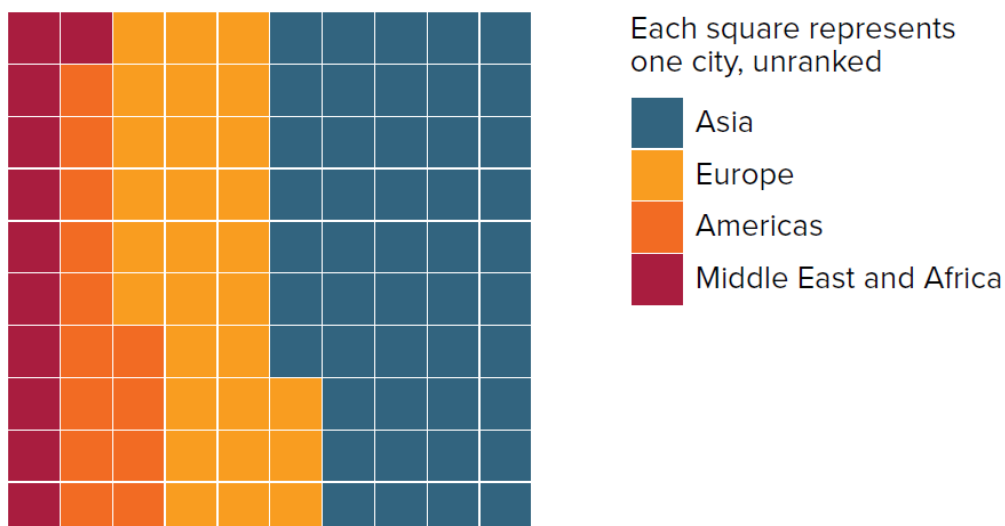

LE CLASSEMENT EUROMONITOR INTERNATIONAL

TOP 100 CITY DESTINATIONS RANKING WTM LONDON 2017 EDITION BY EUROMONITOR INTERNATIONAL

Where Are the Top 100 City Destinations?

Source: Euromonitor International

In 2010, 34 cities from Asia Pacific were present in the Top 100 Ranking; this jumped to 41 cities in 2017 and it expected to grow to 47 cities in 2025.

TOP 100 CITY DESTINATIONS RANKING

Rank	City	Country	2016	2017	% Increase 2017/2016
1	Hong Kong	Hong Kong, China	25,552.7	25,695.8	-3.2
2	Bangkok	Thailand	21,251.7	23,270.6	9.5
3	London	United Kingdom	19,190.3	19,842.8	3.4
4	Singapore	Singapore	16,604.0	17,618.8	6.1
5	Dubai	United Arab Emirates	14,900.0	16,565.4	11.2
6	Macau	Macau	15,391.9	16,299.1	5.9
7	Paris	France	14,392.0	14,263.0	-0.9
8	New York City	USA	12,650.0	13,100.0	3.6
9	Shenzhen	China	12,571.0	12,962.0	3.1
10	Kuala Lumpur	Malaysia	12,290.1	12,843.5	4.5
11	Phuket	Thailand	10,596.1	12,079.5	14.0
12	Delhi	India	7,447.8	10,257.0	37.7
13	Tokyo	Japan	9,272.9	9,713.5	4.8
14	Rome	Italy	9,396.4	9,565.5	1.8
15	Taipei	Taiwan	9,226.7	9,318.9	1.0
16	Guangzhou	China	8,618.7	9,075.5	5.3
17	Mumbai	India	7,194.3	8,884.9	23.5

Rang 2016	Pays	Régions OMT	Arrivées de touristes internationaux 2015 (millions)	Arrivées de touristes internationaux 2016 (millions)
1	 Bangkok	Asie	19.59	19.41
2	 Londres	Europe	18.58	19.06
3	 Paris	Europe	16.99	15.45
4	 Dubaï	Asie	14.20	14.87
5	 Singapour	Asie	12.05	13.11
6	 New York	Amérique du Nord	12.30	12.70
7	 Seoul	Asie	9.4	12.39
8	 Kuala Lumpur	Asie	11.12	11.28
9	 Tokyo	Asie	10.35	11.15
10	 Istanbul	Europe	11.91	9.16
11	 Hong Kong	Asie	8.35 ¹	8.86 ¹
12	 Barcelone	Europe	7.69	8.36
13	 Amsterdam	Europe	7.70	8.36
14	 Milan	Europe	8.13	8.17
15	 Taipei	Asie	6.85	7.35
16	 Rome	Europe	7.05	7.09
17	 Osaka	Asie	5.94	6.98
18	 Vienne	Europe	6.21	6.42
19	 Shanghai	Asie	6.06	6.38
20	 Prague	Europe	5.71	6.11